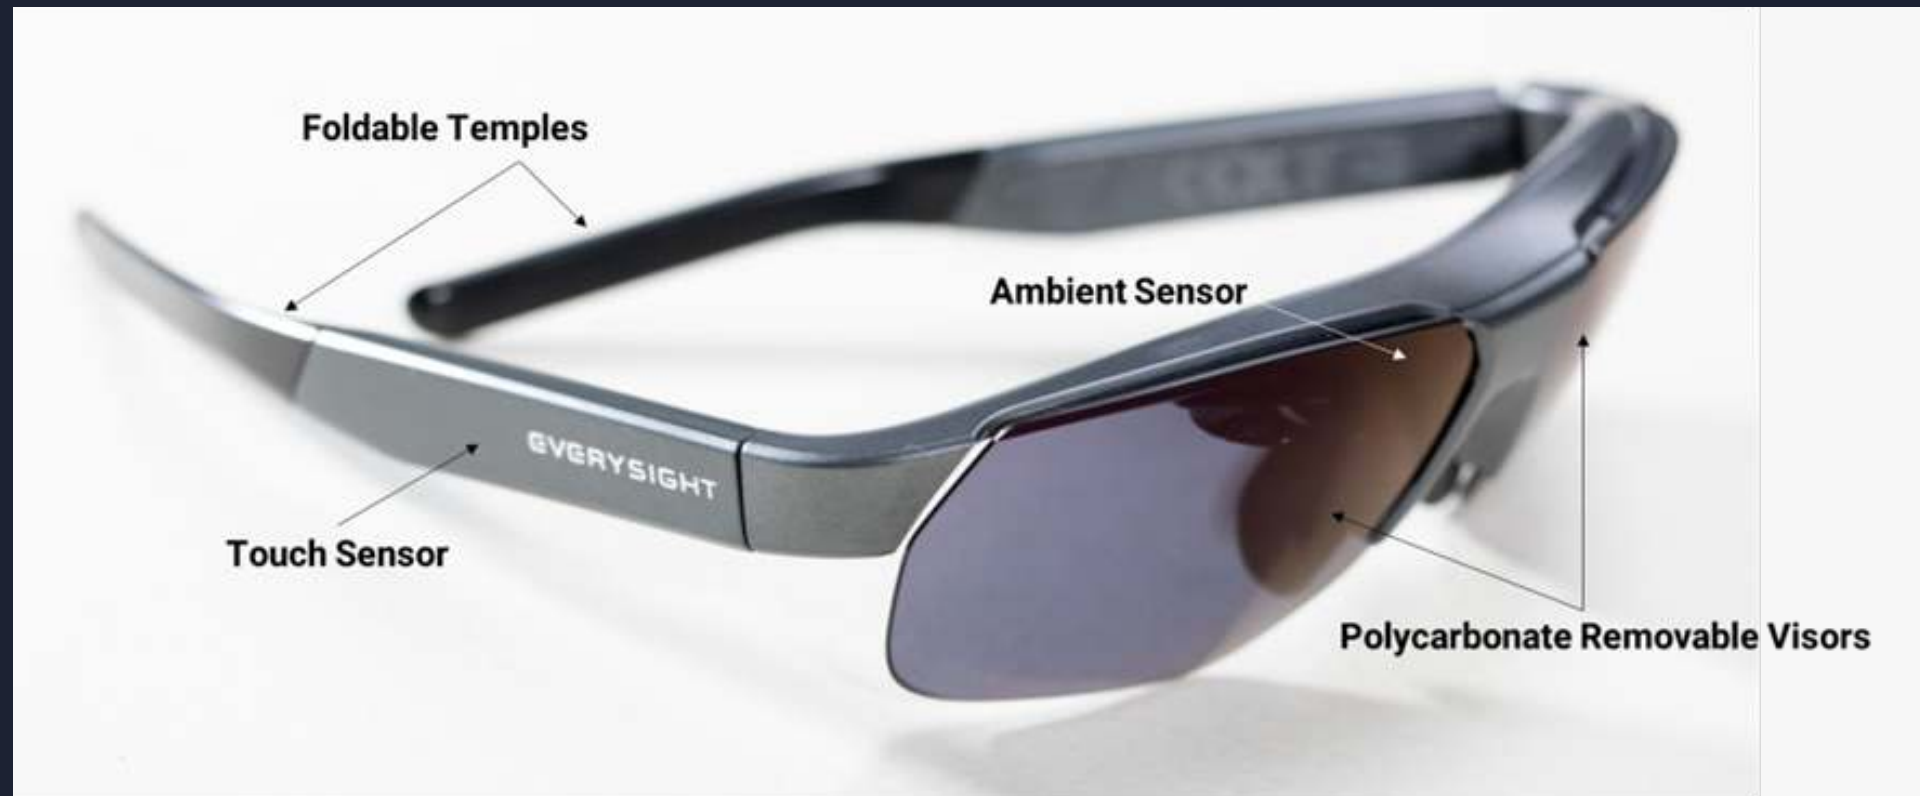

Know your Maverick