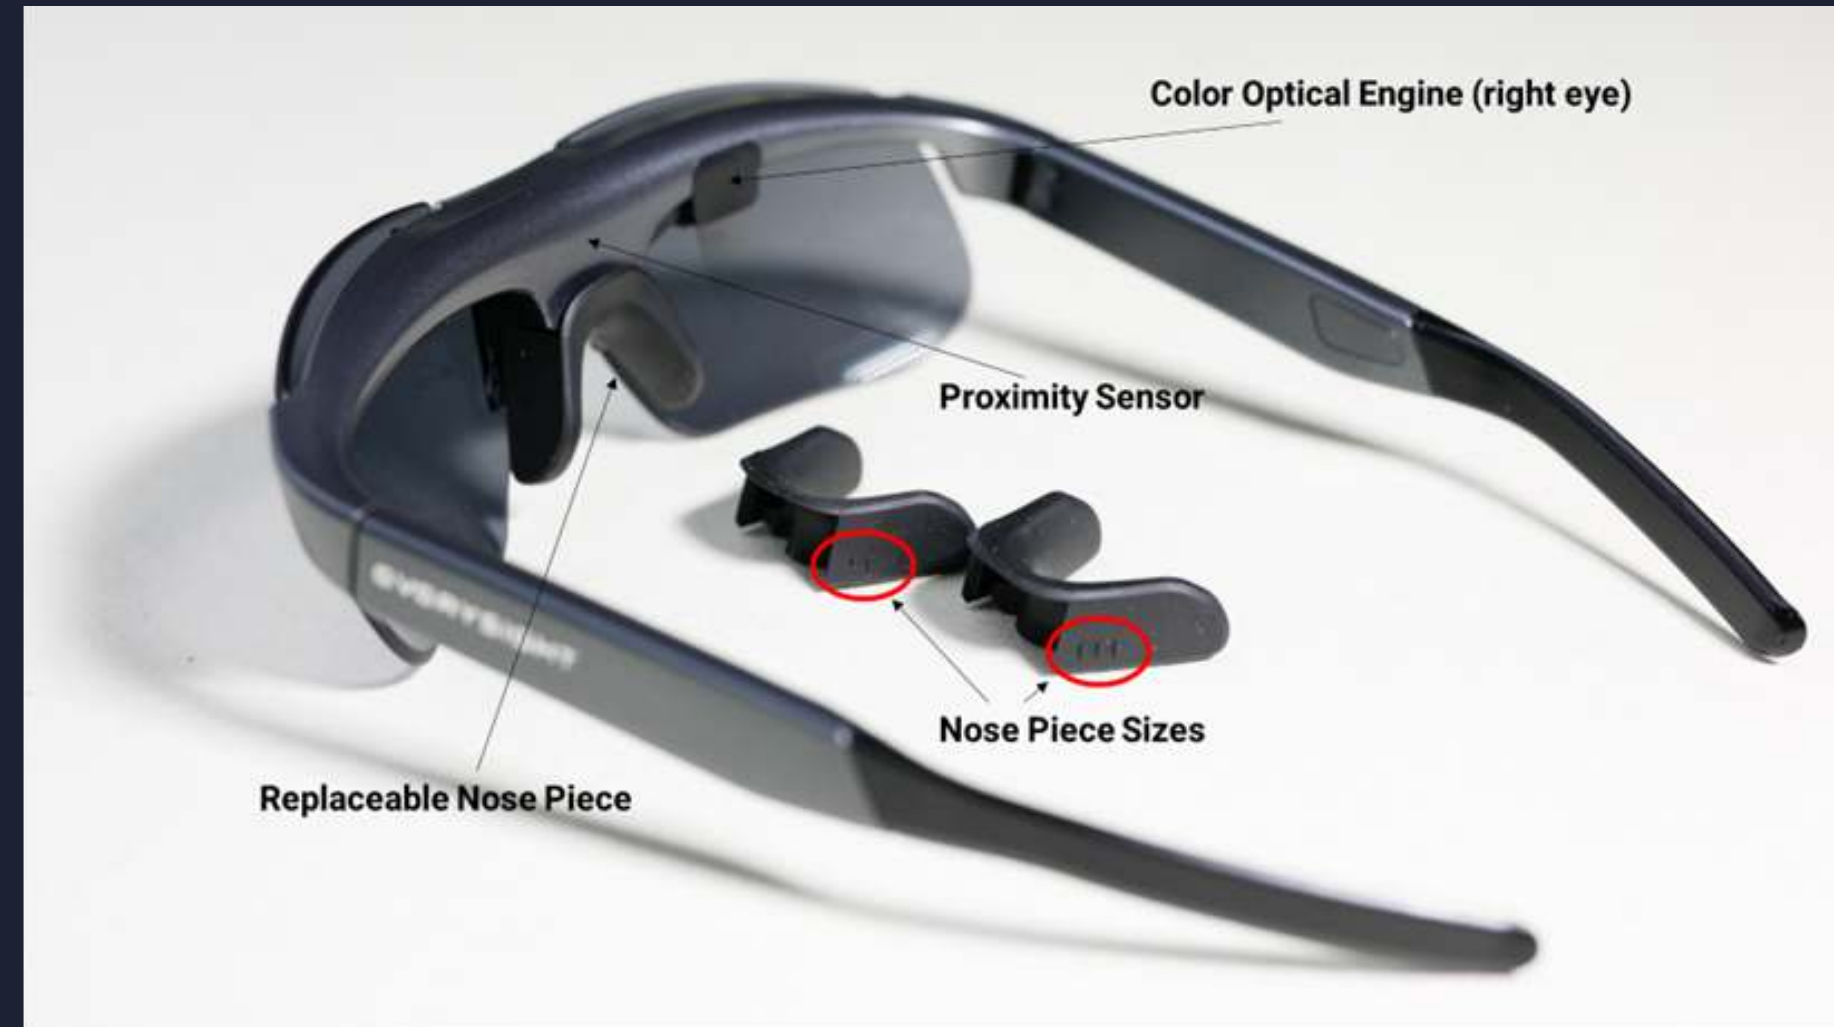

Know your Maverick