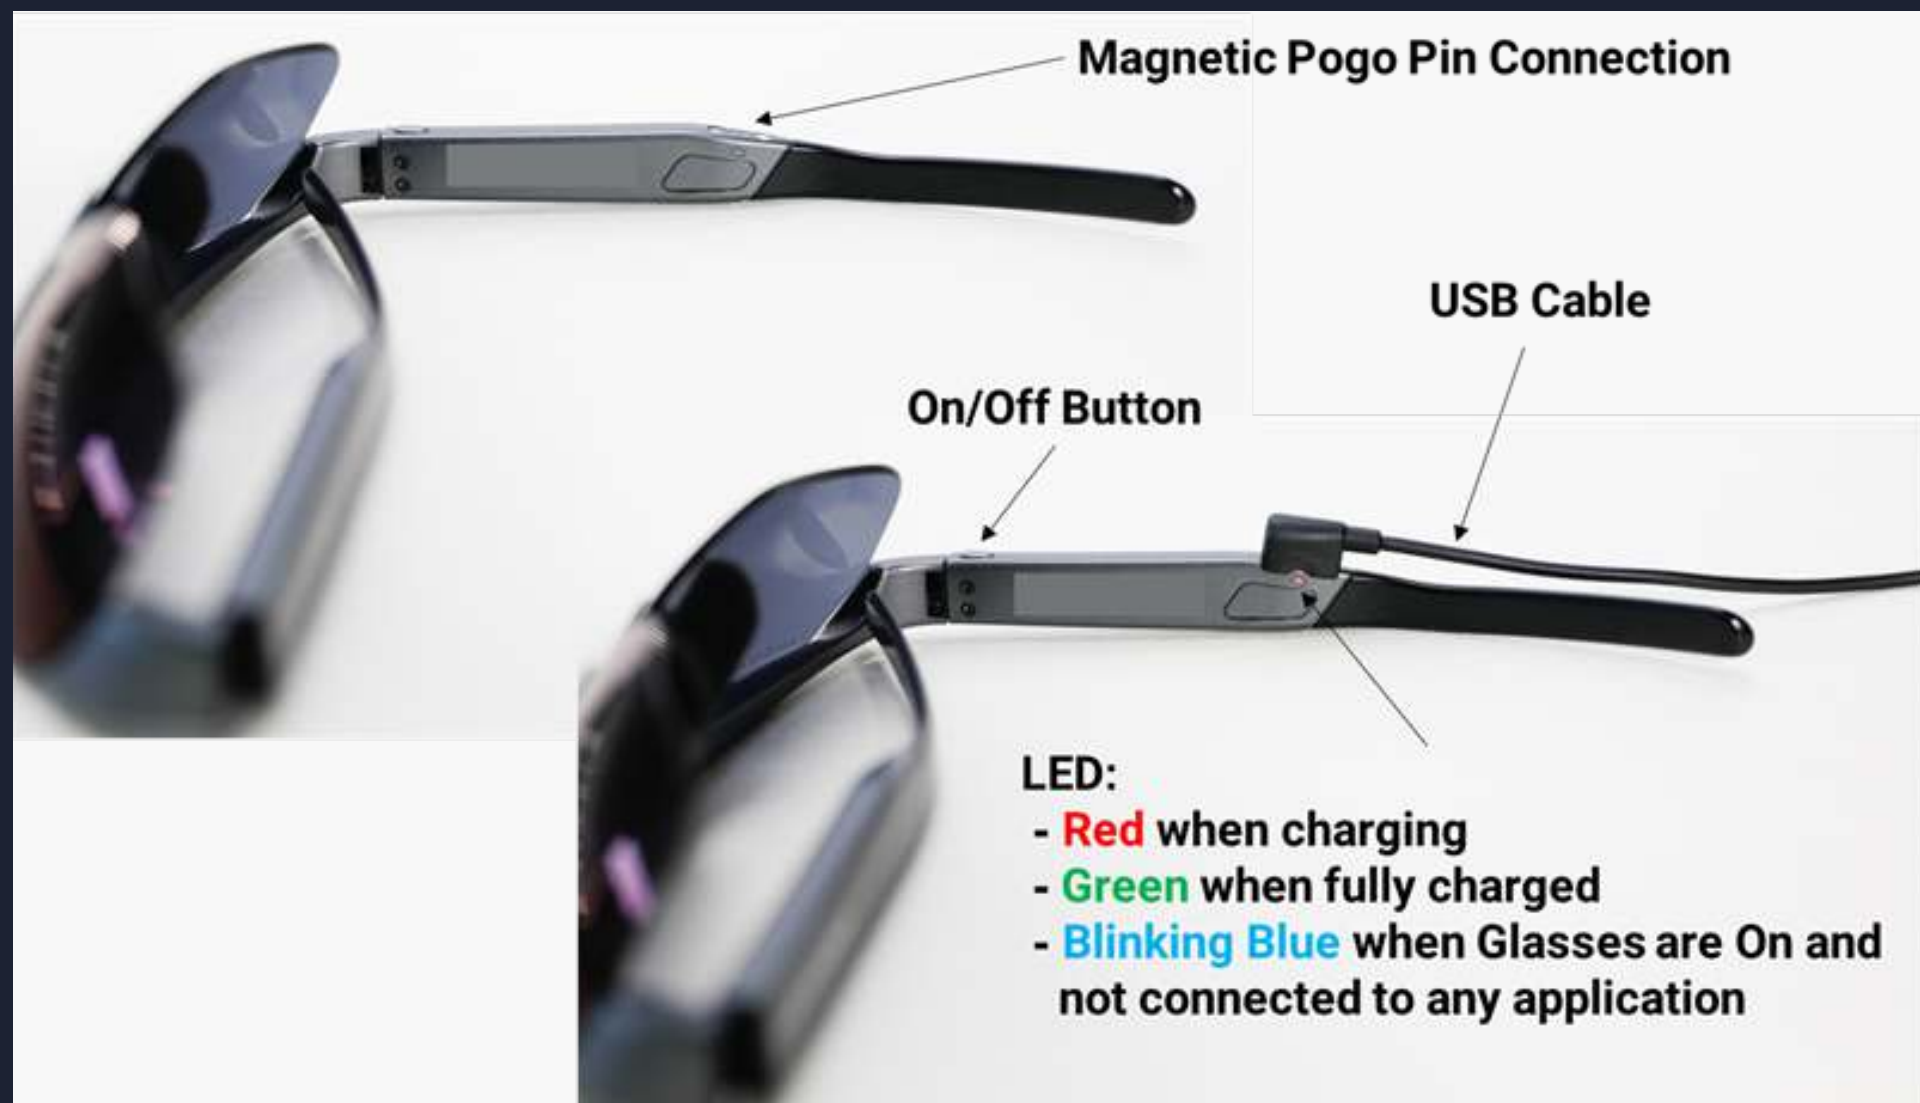

Know your Maverick